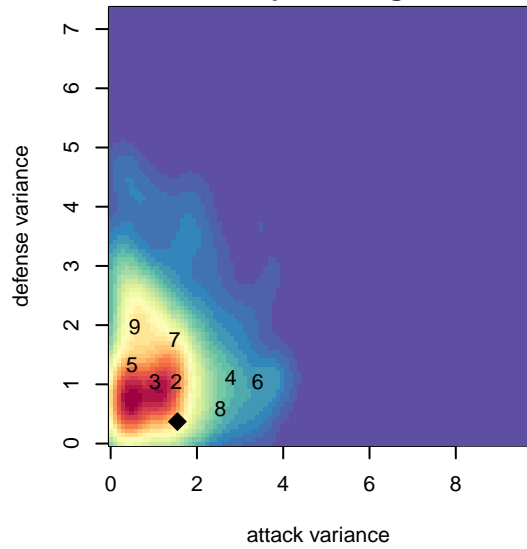

# Crossfire Premier ECNL G97

Crossfire Premier  
 Redmond, WA  
 G97 total strength=2098  
 attack=63.38 defense=127.77  
 fall league = ECNL U18

alt names used:  
 Crossfire Premier ECNL U18  
 CROSSFIRE PREMIER G97 ECNL (WA)  
 CROSSFIRE PREMIER G97 ECNL (WA)

Venues played:  
 2015 Showcase of Champions Premier U17  
 2015 NWCL U18  
 2015 ECNL U18

**Crossfire Premier ECNL G97**  
 Dots are actual minus expected GF (blue circles) and GA (red triangles).  
 Blue line is smoothed change in attack strength. Red is smoothed change in defense strength.

**attack and defense variance (black dot)  
relative to other teams  
and top 10 in region**

**attack and defense rating  
relative to others at age  
and all opponents in last 13 months**

**Performance relative to 13 month average**