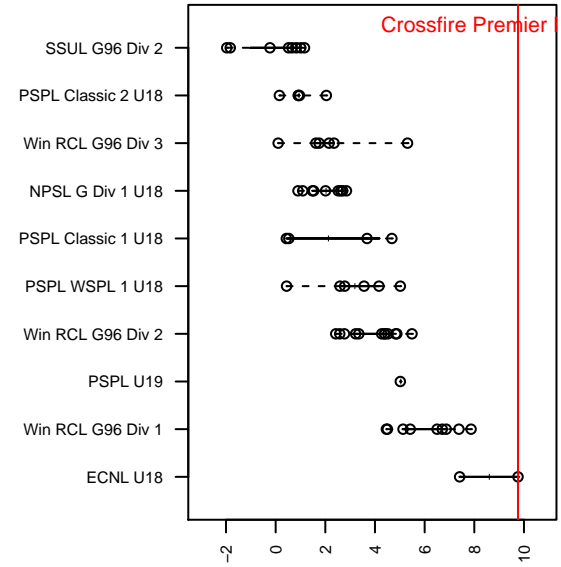

# Crossfire Premier ECNL G97

Crossfire Premier  
 Redmond, WA  
 G97 total strength=2098  
 attack=63.38 defense=127.77  
 fall league = ECNL U18

alt names used:  
 Crossfire Premier ECNL U18  
 CROSSFIRE PREMIER G97 ECNL (WA)  
 CROSSFIRE PREMIER G97 ECNL (WA)

Venues played:  
 2015 Showcase of Champions Premier U17  
 2015 NWCL U18  
 2015 ECNL U18

**Crossfire Premier ECNL G97**  
 Dots are actual minus expected GF (blue circles) and GA (red triangles).  
 Blue line is smoothed change in attack strength. Red is smoothed change in defense strength.

**attack and defense variance (black dot)  
relative to other teams  
and top 10 in region**

**attack and defense rating  
relative to others at age  
and all opponents in last 13 months**

**Performance relative to 13 month average**