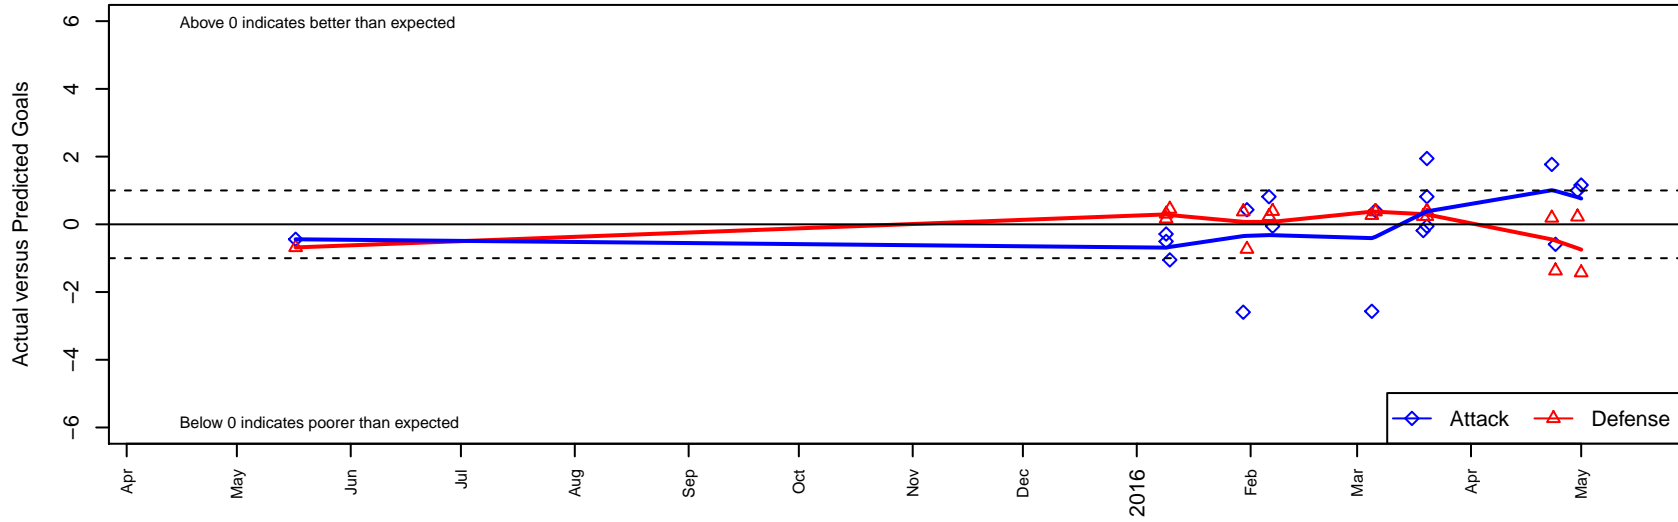

# Crossfire Premier ECNL G97

Crossfire Premier  
 Redmond, WA  
 G97 total strength=2098  
 attack=63.38 defense=127.77  
 fall league = ECNL U18

alt names used:  
 Crossfire Premier ECNL U18  
 CROSSFIRE PREMIER G97 ECNL (WA)  
 CROSSFIRE PREMIER G97 ECNL (WA)

Venues played:  
 2015 Showcase of Champions Premier U17  
 2015 NWCL U18  
 2015 ECNL U18

**Crossfire Premier ECNL G97**  
 Dots are actual minus expected GF (blue circles) and GA (red triangles).  
 Blue line is smoothed change in attack strength. Red is smoothed change in defense strength.

**attack and defense variance (black dot)  
relative to other teams  
and top 10 in region**

**attack and defense rating  
relative to others at age  
and all opponents in last 13 months**

**Performance relative to 13 month average**